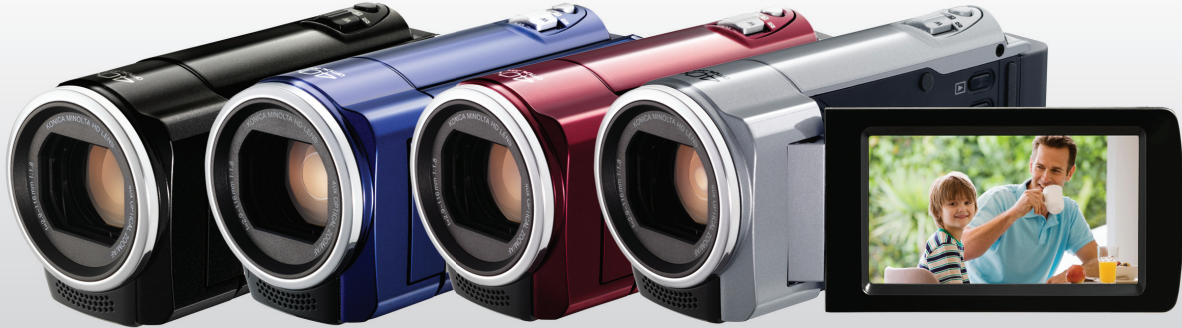

JVC

The Perfect Experience /

GZ-HM30US

Flash Memory Camera

www.jvc.com

Key Feature

This HD Everio GZ-HM30US has an SDXC card slot, offering high-quality HD video ideal for Web sharing on YouTube(TM) and Facebook. Also features 40x optical zoom, Advanced Image Stabilizer, up-convert for 1920x1080p Output, and Intelligent AUTO for best picture quality, whatever the scene.

Advantages

- :: Advanced Image Stabilizer
- :: 40x Optical Zoom
- :: 70x Dynamic Zoom
- :: 2.7" LCD (230k-Pixel)
- :: Konica Minolta HD Lens
- :: AVCHD Lite and AVCHD SD Dual Format
- :: Memory Card Slot for SDXC/SDHC/SD

SPECIFICATIONS

Internal Storage Media	-
SDXC/SDHC/SD Card Slot*	Single SDXC Card
Image Sensor	1/5.8" 1.5MP CMOS
Lens	KONICA MINOLTA HD LENS F1.8
Zoom Ratios	
Optical	40x
Dynamic	70x
Digital	200X
2D-3D Conversion Playback	-
High Definition Recording	AVCHD Lite 1280x720
Standard Definition Recording	Yes
Video Recording Modes	AVCHD Lite (LS/LE), AVCHD SD (SSW/SEW/SS/SE)
Video Recording Time (max.)	13hr (LS) / 47hr 40min (SEW/SE) [4]
1080/60P Output	Yes (Upconverted)
24Mbps High Bit Rate Recording	-
HDMI® Terminal	Yes
LCD Size and Resolution	2.7" 230K-pixel
Touch Panel LCD	-
Glasses-free 3D Viewing on LCD	-
Built-in Bluetooth® Wireless Technology	-
Super LoLux	-
Advanced Image Stabilizer	Yes
Time-Lapse REC	Yes
Auto REC	Yes
Intelligent AUTO	Yes
Smile Meter/Smile Shot	-
Face Sub-Window	-
Animation Effect	-
High-Speed Motor Drive Recording	-
Seamless Recording	-
Face Recognition	Face Detection
K2 Technology	-
Auto Illumi. Light	-
Auto Flash	-
Lens Cover	Manual
DSC Function	-
2-Way Grip Belt	Yes
Eye-Fi Card Ready for Wi-Fi Connection**	Yes
Bundled PC Software	Everio MediaBrowser 3
SHARE STATION® Compatible	-
Provided Battery	BN-VG108
Remote Control	-
Dimensions with battery (inch (mm))	2-1/16x2-3/16x4-11/16 (51x55x119)
Weight with battery (lbs (g))	.48 lbs (215)